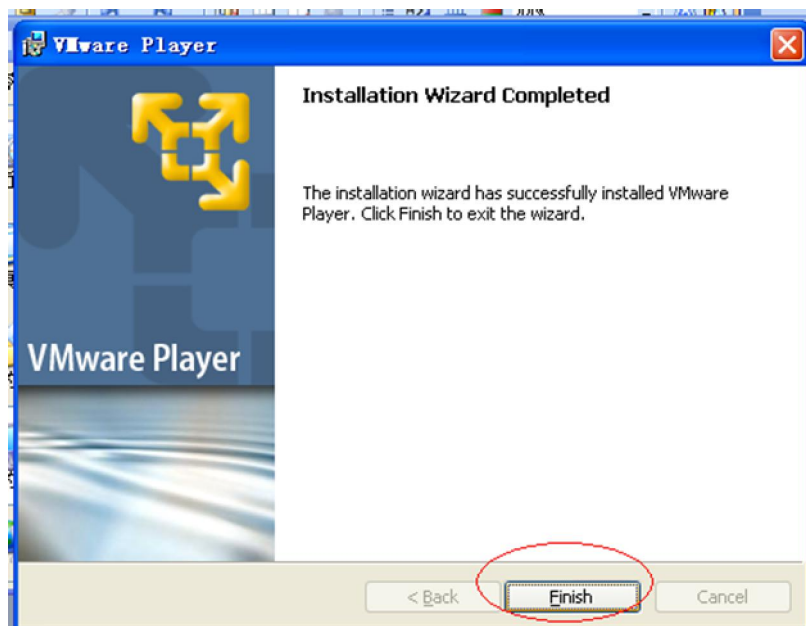

### How to install the VMware software

Double click :

VMware-player-2....  
2009-5-31 17:58  
VMware installat...

in the moveable

hard disk.

Click 'yes' .