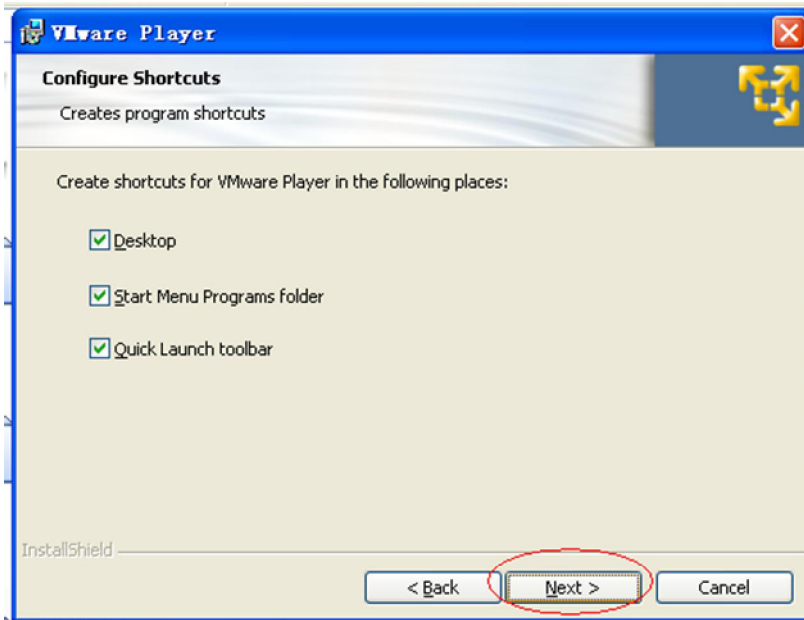

### How to install the VMware software

Double click :

VMware-player-2....  
2009-5-31 17:58  
VMware installat...

in the moveable

hard disk.

Click 'yes' .