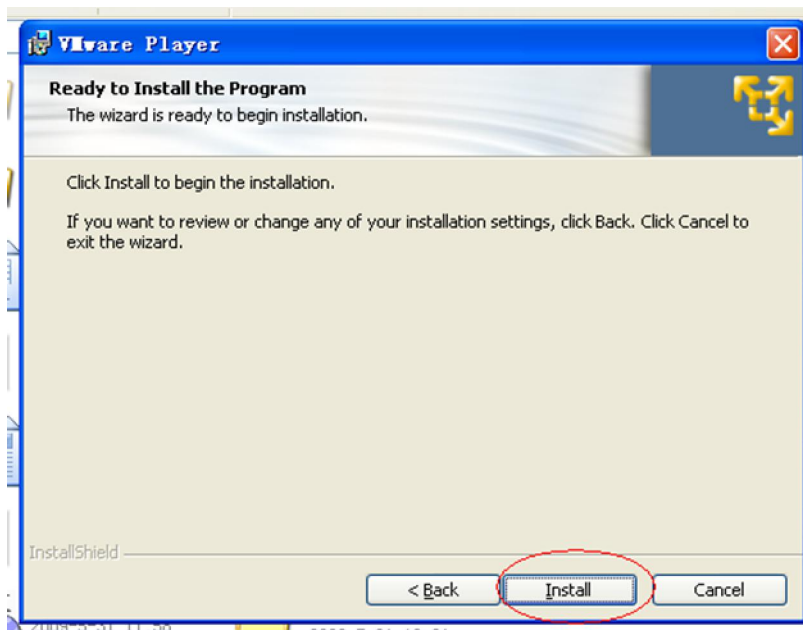

### How to install the VMware software

Double click :

VMware-player-2....  
2009-5-31 17:58  
VMware installat...

in the moveable

hard disk.

Click 'yes' .