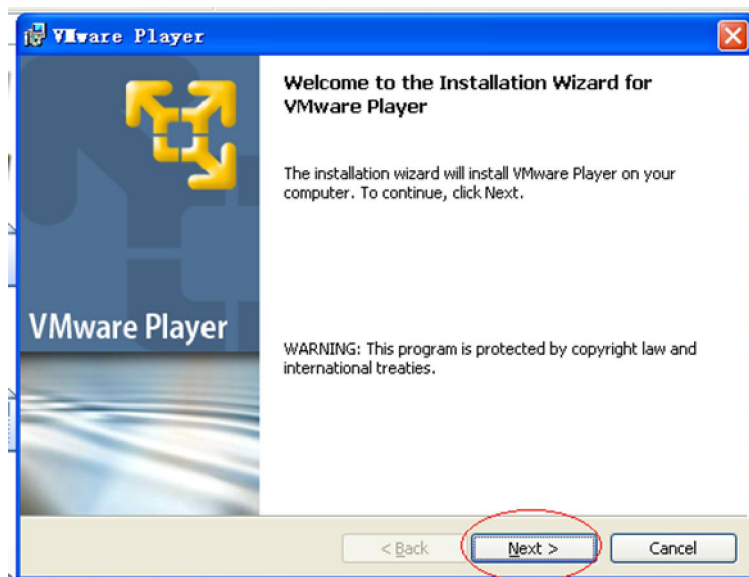

### How to install the VMware software

Double click :

VMware-player-2....  
2009-5-31 17:58  
VMware installat...

in the moveable

hard disk.

Click 'yes' .