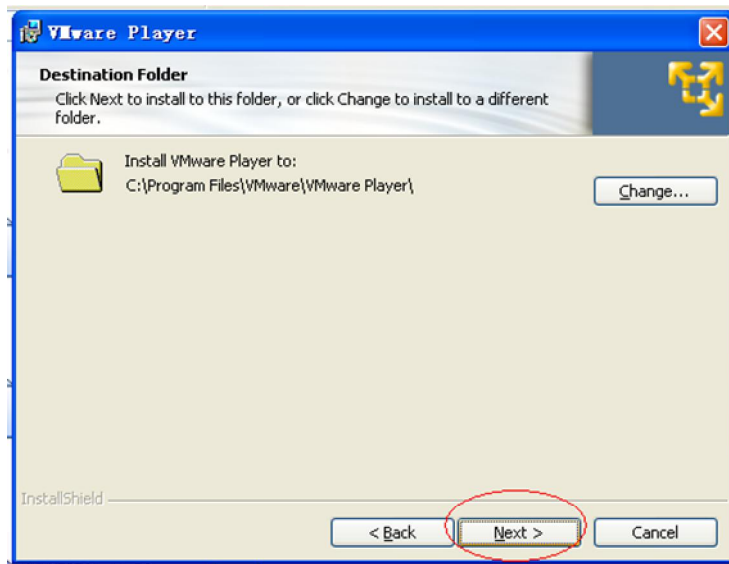

### How to install the VMware software

Double click :

VMware-player-2....  
2009-5-31 17:58  
VMware installat...

in the moveable

hard disk.

Click 'yes' .