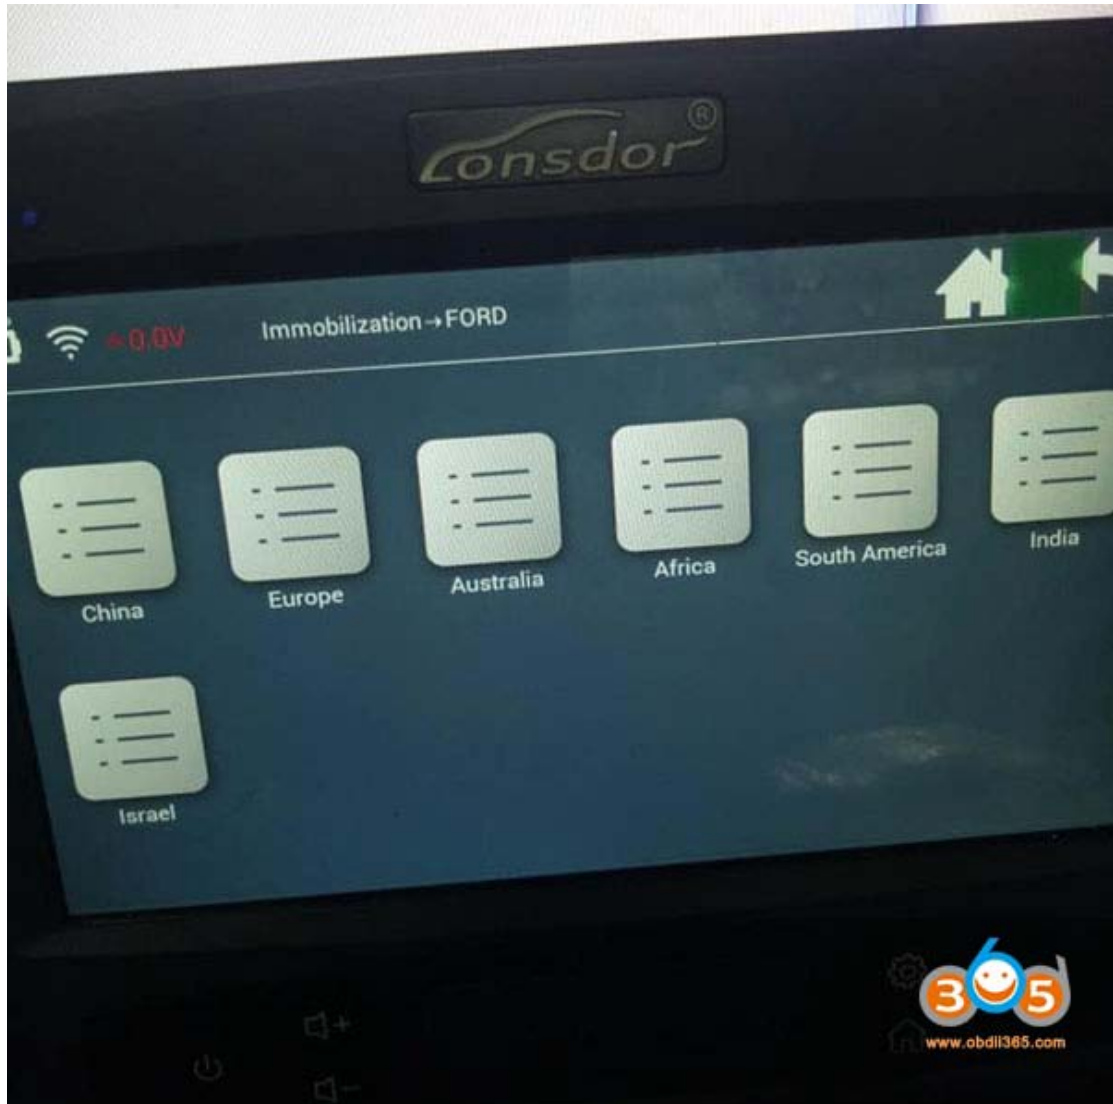

Lonsdor K518 Ford Vehicle Coverage:

(incl. [K5118ise](#), [K518s](#))

Lonsdor covers Ford made in **Europe, India, South America, Australia, Africa, Israel and China.**

Lonsdor K518 Ford **Israel:**

FORD\Israel\EDGE\2011-\Smart Key
FORD\Israel\EDGE\2011-\Immobilizer
FORD\Israel\EXPLORER\2011-\Smart Key
FORD\Israel\EXPLORER\2011-\Immobilizer
FORD\Israel\FOCUS\2011-2014\Immobilizer