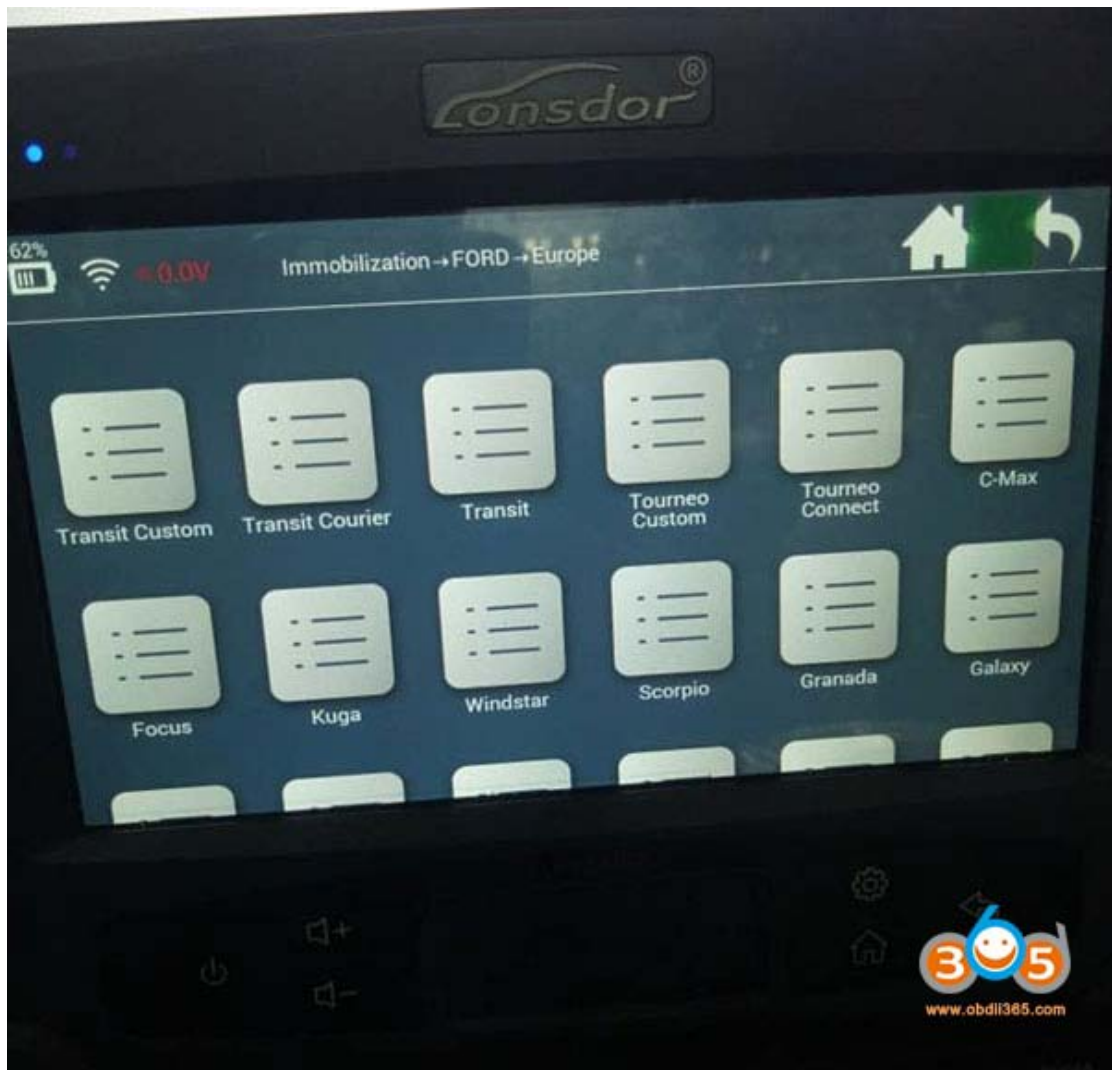

Lonsdor K518 Ford Vehicle Coverage:

(incl. [K5118ise](#), [K518s](#))

Lonsdor covers Ford made in **Europe, India, South America, Australia, Africa, Israel and China.**

Lonsdor K518 Ford **Israel:**

FORD\Israel\EDGE\2011-\Smart Key
FORD\Israel\EDGE\2011-\Immobilizer
FORD\Israel\EXPLORER\2011-\Smart Key
FORD\Israel\EXPLORER\2011-\Immobilizer
FORD\Israel\FOCUS\2011-2014\Immobilizer