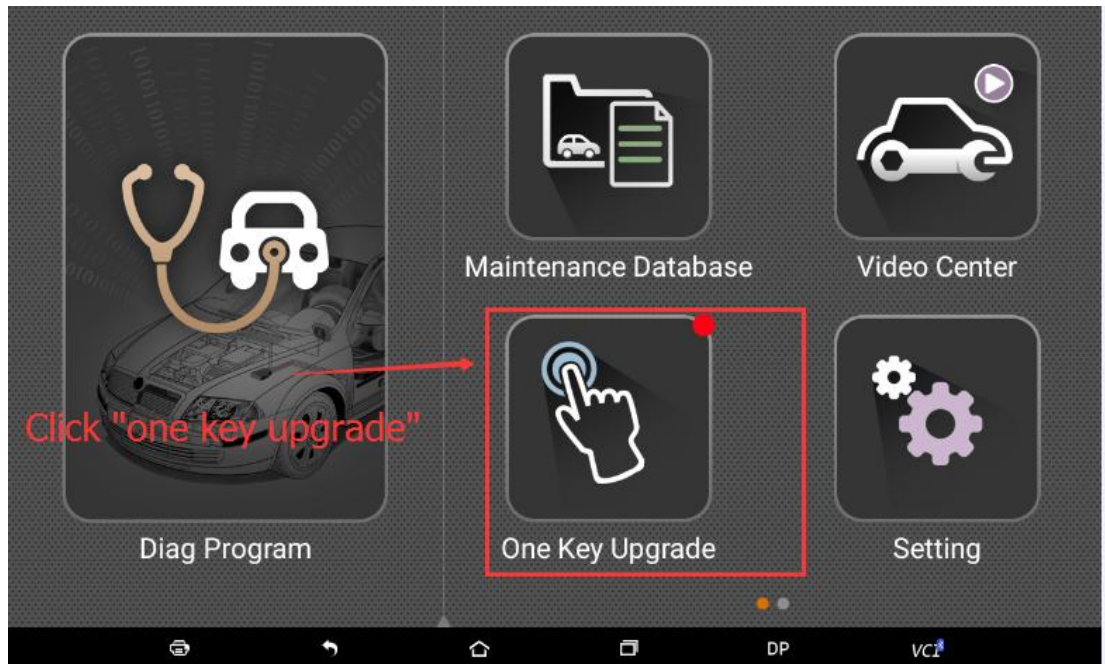

Upgrade guide

Step1. Connect WIFI as follows:

Step 2. Begin to update your device.

One Key Upgr... SN: []

Select "software name"
Click "Bulk update"

| <input checked="" type="checkbox"/> | Software name | Current version | Downloadable | 2/98 | Bulk update |
|-------------------------------------|-----------------------|-----------------|--------------|---------------------|-------------|
| <input checked="" type="checkbox"/> | BAIC IMMO | 30.11 | 30.13 | Unzip complete | |
| <input checked="" type="checkbox"/> | CHANGFENG IMMO | 30.11 | 30.12 | -0.0% [English 1/1] | |
| <input checked="" type="checkbox"/> | CHERY IMMO | 30.27 | 30.28 | Unzip complete | |
| <input checked="" type="checkbox"/> | DFFENGSHEN IMMO | 30.11 | 30.12 | 69.3% [English 1/1] | |
| <input checked="" type="checkbox"/> | EEPROM | 33.41 | 33.50 | 39.0% [English 1/1] | |
| <input checked="" type="checkbox"/> | EMGRAND DIAG | -- | 30.02 | -0.0% [English 1/1] | |
| <input checked="" type="checkbox"/> | FORD IMMO | 31.18 | 31.20 | Ready to download | |
| <input checked="" type="checkbox"/> | FOTON DIAG | -- | 30.00 | Ready to download | |
| <input checked="" type="checkbox"/> | FOTON DIAG | -- | 30.00 | Ready to download | |
| <input checked="" type="checkbox"/> | GEELY DIAG | -- | 30.02 | Ready to download | |
| <input checked="" type="checkbox"/> | GEELY/HUAPU/SQYL IMMO | 30.2 | 30.21 | Ready to download | |

DP VCI

Step3. The update will be finished once all the vehicles have been 100% updated.