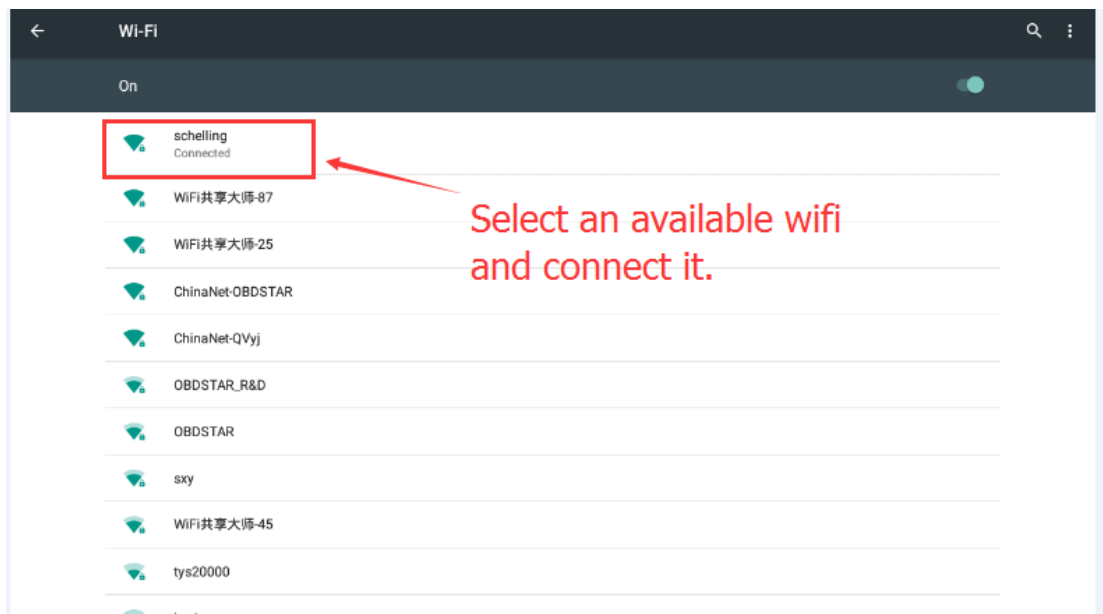

Upgrade guide

Step1. Connect WIFI as follows:

Step 2. Begin to update your device.

One Key Upgr... SN: []

Select "software name"
Click "Bulk update"

| <input checked="" type="checkbox"/> | Software name | Current version | Downloadable | 2/98 | Bulk update |
|-------------------------------------|-----------------------|-----------------|--------------|---------------------|-------------|
| <input checked="" type="checkbox"/> | BAIC IMMO | 30.11 | 30.13 | Unzip complete | |
| <input checked="" type="checkbox"/> | CHANGFENG IMMO | 30.11 | 30.12 | -0.0% [English 1/1] | |
| <input checked="" type="checkbox"/> | CHERY IMMO | 30.27 | 30.28 | Unzip complete | |
| <input checked="" type="checkbox"/> | DFFENGSHEN IMMO | 30.11 | 30.12 | 69.3% [English 1/1] | |
| <input checked="" type="checkbox"/> | EEPROM | 33.41 | 33.50 | 39.0% [English 1/1] | |
| <input checked="" type="checkbox"/> | EMGRAND DIAG | -- | 30.02 | -0.0% [English 1/1] | |
| <input checked="" type="checkbox"/> | FORD IMMO | 31.18 | 31.20 | Ready to download | |
| <input checked="" type="checkbox"/> | FOTON DIAG | -- | 30.00 | Ready to download | |
| <input checked="" type="checkbox"/> | FOTON DIAG | -- | 30.00 | Ready to download | |
| <input checked="" type="checkbox"/> | GEELY DIAG | -- | 30.02 | Ready to download | |
| <input checked="" type="checkbox"/> | GEELY/HUAPU/SQYL IMMO | 30.2 | 30.21 | Ready to download | |