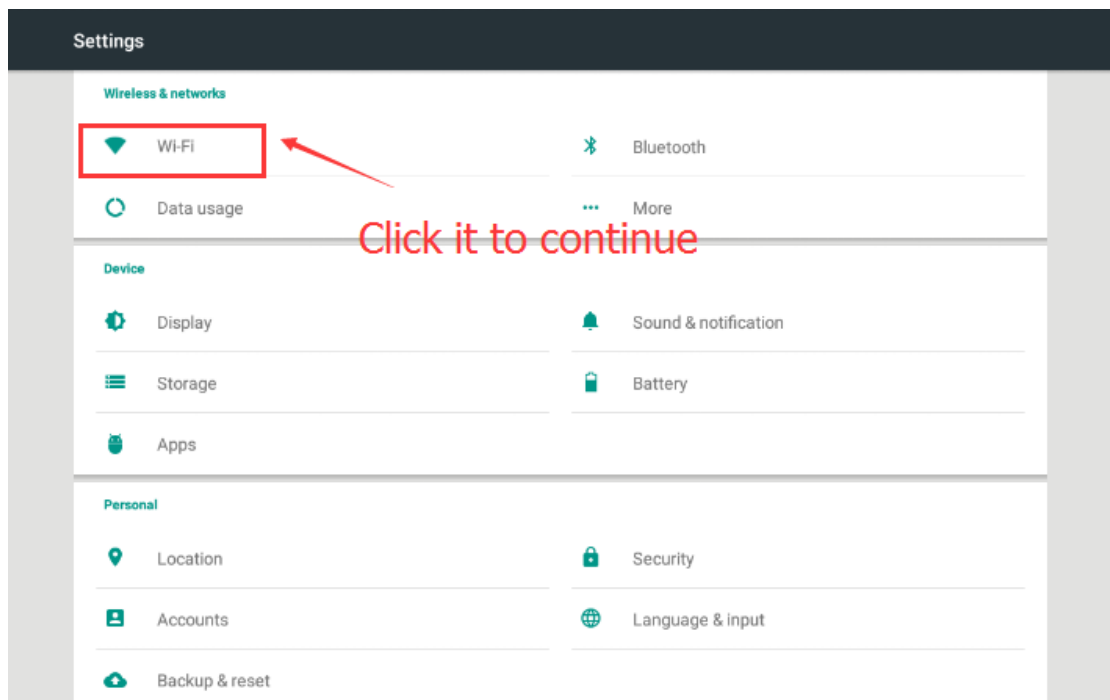

Upgrade guide

Step1. Connect WIFI as follows:

Step 2. Begin to update your device.

One Key Upgr... SN: []

Select "software name"
Click "Bulk update"

| <input checked="" type="checkbox"/> | Software name | Current version | Downloadable | 2/98 | Bulk update |
|-------------------------------------|-----------------------|-----------------|--------------|---------------------|-------------|
| <input checked="" type="checkbox"/> | BAIC IMMO | 30.11 | 30.13 | Unzip complete | |
| <input checked="" type="checkbox"/> | CHANGFENG IMMO | 30.11 | 30.12 | -0.0% [English 1/1] | |
| <input checked="" type="checkbox"/> | CHERY IMMO | 30.27 | 30.28 | Unzip complete | |
| <input checked="" type="checkbox"/> | DFFENGSHEN IMMO | 30.11 | 30.12 | 69.3% [English 1/1] | |
| <input checked="" type="checkbox"/> | EEPROM | 33.41 | 33.50 | 39.0% [English 1/1] | |
| <input checked="" type="checkbox"/> | EMGRAND DIAG | -- | 30.02 | -0.0% [English 1/1] | |
| <input checked="" type="checkbox"/> | FORD IMMO | 31.18 | 31.20 | Ready to download | |
| <input checked="" type="checkbox"/> | FOTON DIAG | -- | 30.00 | Ready to download | |
| <input checked="" type="checkbox"/> | FOTON DIAG | -- | 30.00 | Ready to download | |
| <input checked="" type="checkbox"/> | GEELY DIAG | -- | 30.02 | Ready to download | |
| <input checked="" type="checkbox"/> | GEELY/HUAPU/SQYL IMMO | 30.2 | 30.21 | Ready to download | |