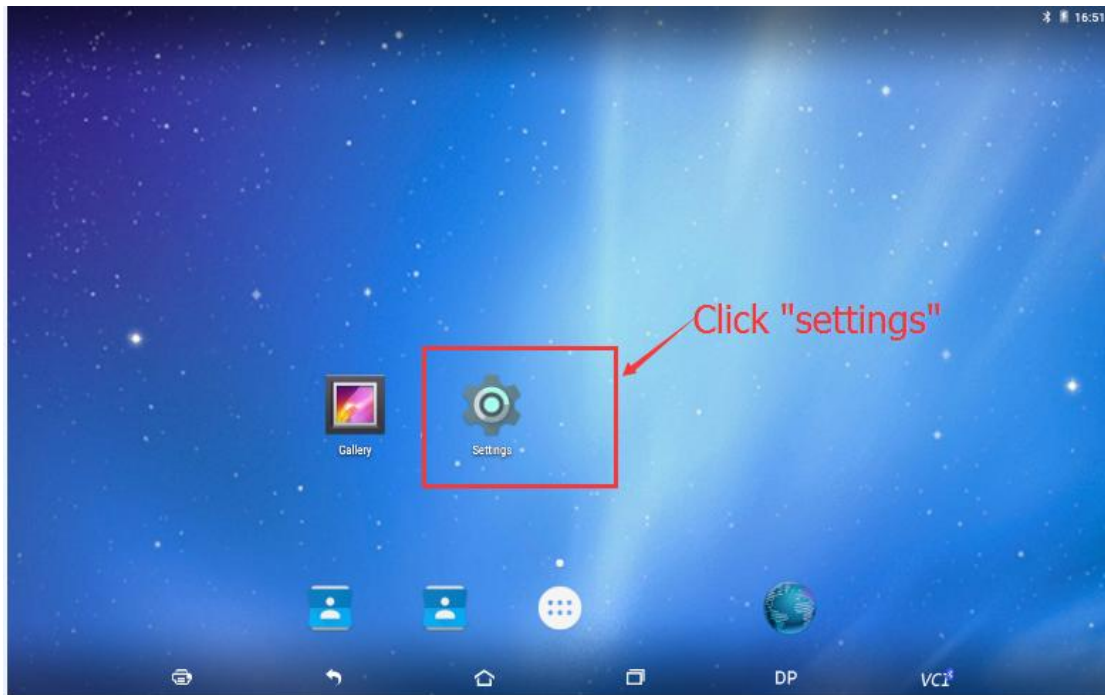

Upgrade guide

Step1. Connect WIFI as follows:

Step 2. Begin to update your device.

One Key Upgr... SN: []

Select "software name"
Click "Bulk update"

| <input checked="" type="checkbox"/> | Software name | Current version | Downloadable | 2/98 | Bulk update |
|-------------------------------------|-----------------------|-----------------|--------------|---------------------|-------------|
| <input checked="" type="checkbox"/> | BAIC IMMO | 30.11 | 30.13 | Unzip complete | |
| <input checked="" type="checkbox"/> | CHANGFENG IMMO | 30.11 | 30.12 | -0.0% [English 1/1] | |
| <input checked="" type="checkbox"/> | CHERY IMMO | 30.27 | 30.28 | Unzip complete | |
| <input checked="" type="checkbox"/> | DFFENGSHEN IMMO | 30.11 | 30.12 | 69.3% [English 1/1] | |
| <input checked="" type="checkbox"/> | EEPROM | 33.41 | 33.50 | 39.0% [English 1/1] | |
| <input checked="" type="checkbox"/> | EMGRAND DIAG | -- | 30.02 | -0.0% [English 1/1] | |
| <input checked="" type="checkbox"/> | FORD IMMO | 31.18 | 31.20 | Ready to download | |
| <input checked="" type="checkbox"/> | FOTON DIAG | -- | 30.00 | Ready to download | |
| <input checked="" type="checkbox"/> | FOTON DIAG | -- | 30.00 | Ready to download | |
| <input checked="" type="checkbox"/> | GEELY DIAG | -- | 30.02 | Ready to download | |
| <input checked="" type="checkbox"/> | GEELY/HUAPU/SQYL IMMO | 30.2 | 30.21 | Ready to download | |