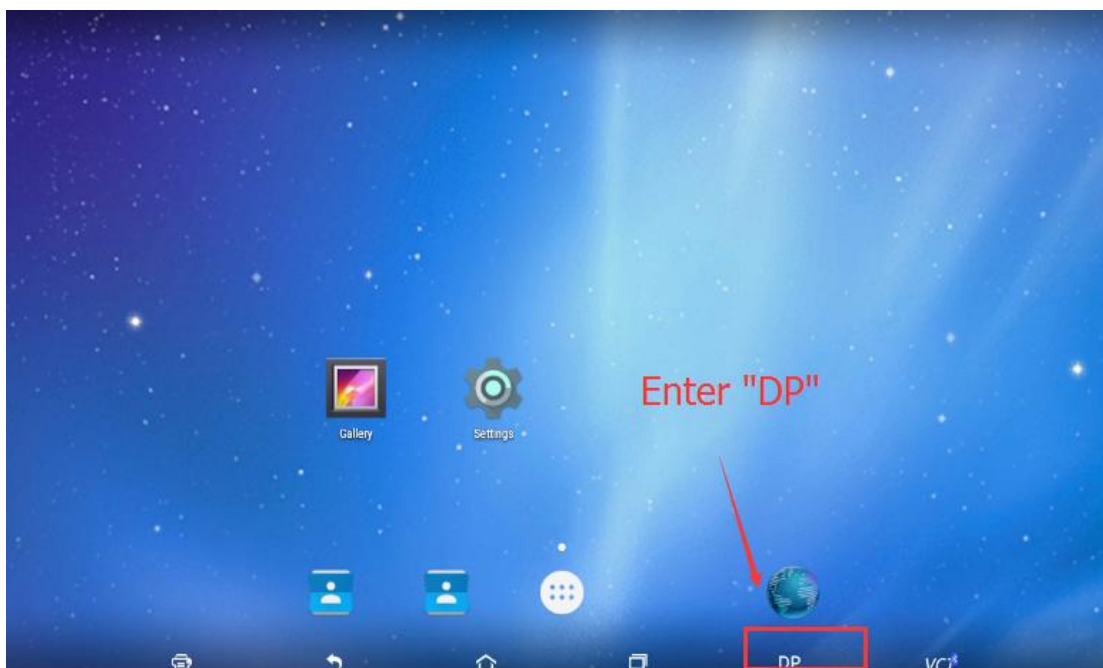

Upgrade guide

Step1. Connect WIFI as follows:

Step 2. Begin to update your device.

One Key Upgr... SN: []

Select "software name"
Click "Bulk update"

| <input checked="" type="checkbox"/> | Software name | Current version | Downloadable | 2/98 | Bulk update |
|-------------------------------------|-----------------------|-----------------|--------------|---------------------|-------------|
| <input checked="" type="checkbox"/> | BAIC IMMO | 30.11 | 30.13 | Unzip complete | |
| <input checked="" type="checkbox"/> | CHANGFENG IMMO | 30.11 | 30.12 | -0.0% [English 1/1] | |
| <input checked="" type="checkbox"/> | CHERY IMMO | 30.27 | 30.28 | Unzip complete | |
| <input checked="" type="checkbox"/> | DFFENGSHEN IMMO | 30.11 | 30.12 | 69.3% [English 1/1] | |
| <input checked="" type="checkbox"/> | EEPROM | 33.41 | 33.50 | 39.0% [English 1/1] | |
| <input checked="" type="checkbox"/> | EMGRAND DIAG | -- | 30.02 | -0.0% [English 1/1] | |
| <input checked="" type="checkbox"/> | FORD IMMO | 31.18 | 31.20 | Ready to download | |
| <input checked="" type="checkbox"/> | FOTON DIAG | -- | 30.00 | Ready to download | |
| <input checked="" type="checkbox"/> | FOTON DIAG | -- | 30.00 | Ready to download | |
| <input checked="" type="checkbox"/> | GEELY DIAG | -- | 30.02 | Ready to download | |
| <input checked="" type="checkbox"/> | GEELY/HUAPU/SQYL IMMO | 30.2 | 30.21 | Ready to download | |