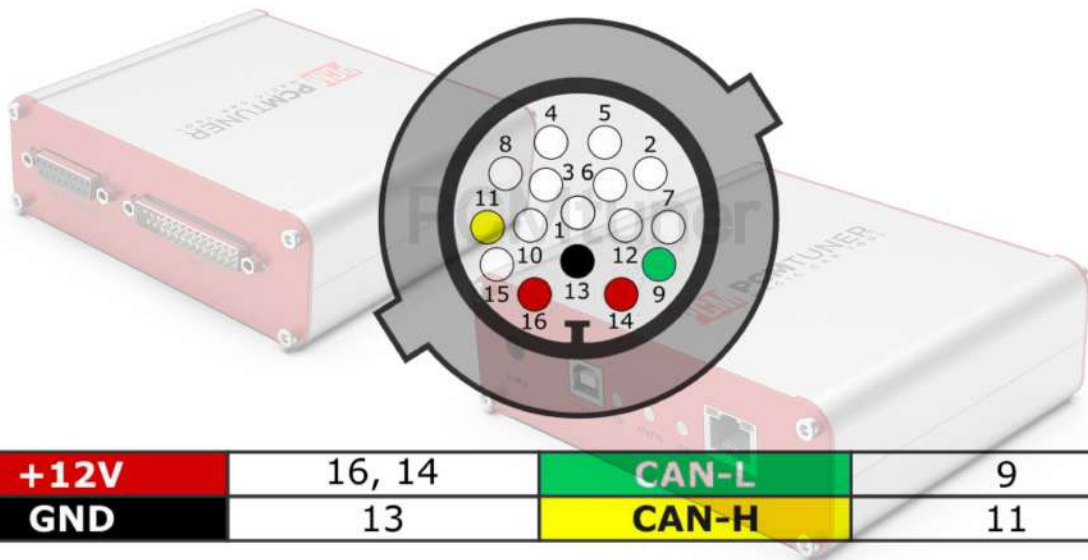

PCMtuner

Transmission Control Unit

DL501 (0B5)

+12V	16, 14	CAN-L	9
GND	13	CAN-H	11

AUDI

tuner-box.com

v.2

2022-05-12