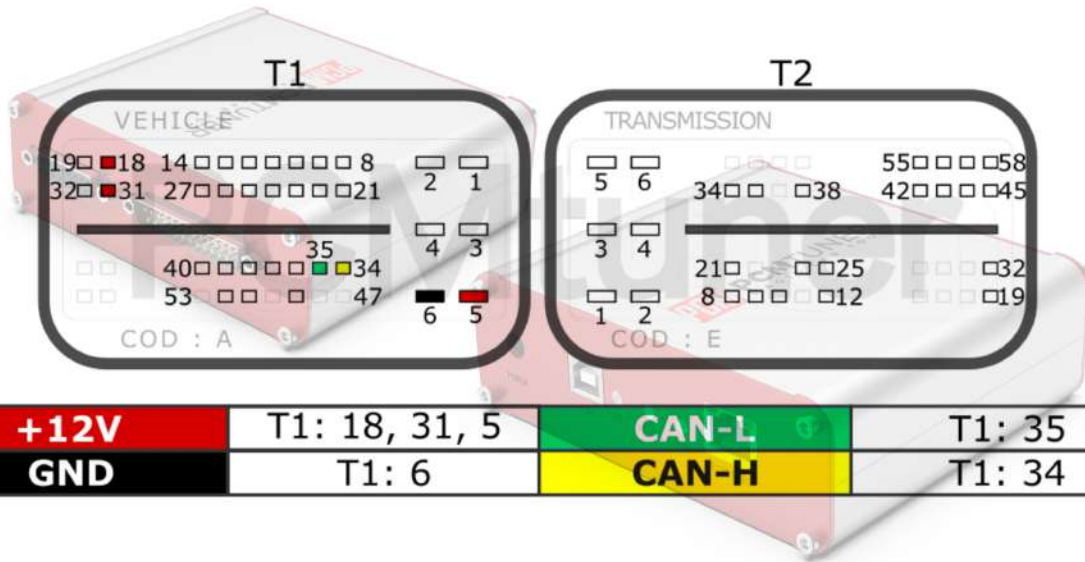

PCMtuner

Transmission Control Unit
DC0/DC4 Gen2 TCU

RENAULT

tuner-box.com

v.2

2022-05-12