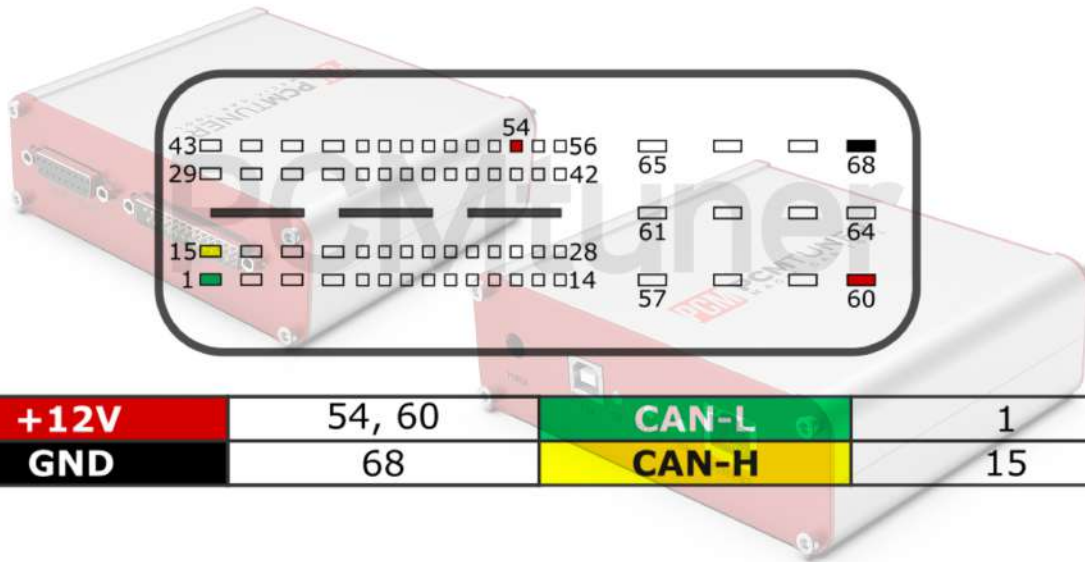

PCMtuner

Transmission Control Unit
LuK-UDCT TCU

HONDA

tuner-box.com

v.2

2022-05-12