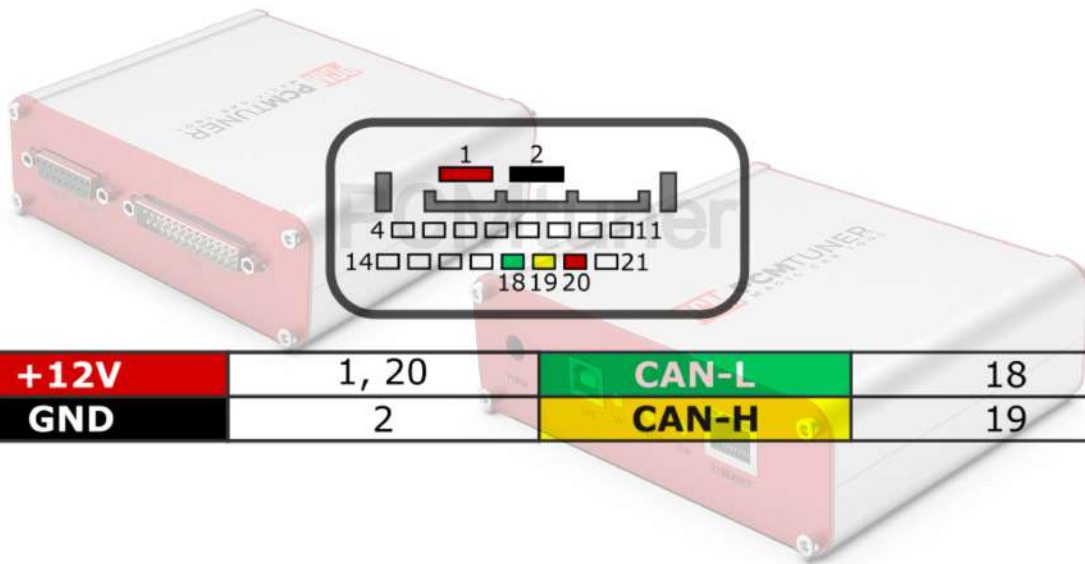

PCMtuner

Transmission Control Unit
DL382 (0CK) TCU

+12V	1, 20	CAN-L	18
GND	2	CAN-H	19

AUDI

tuner-box.com

v.2

2022-05-12