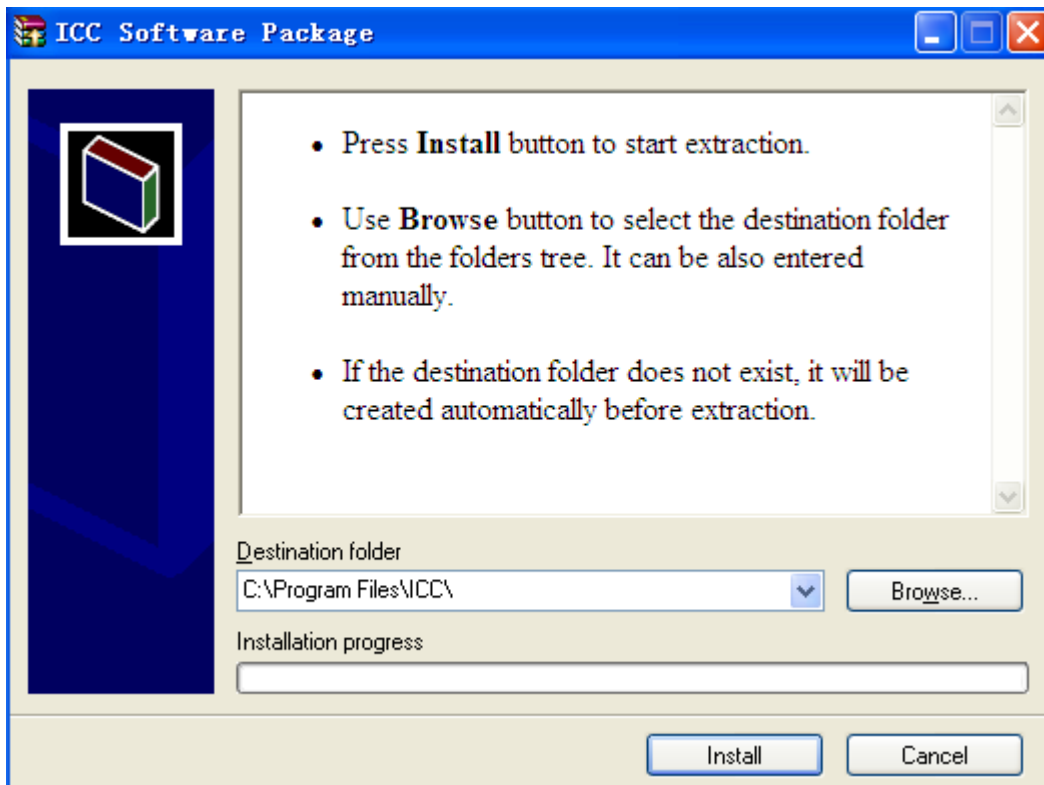

6. Run ICC Dongle Tool program from the start menu:

7. Click “Get Information”, you may see the following screen: