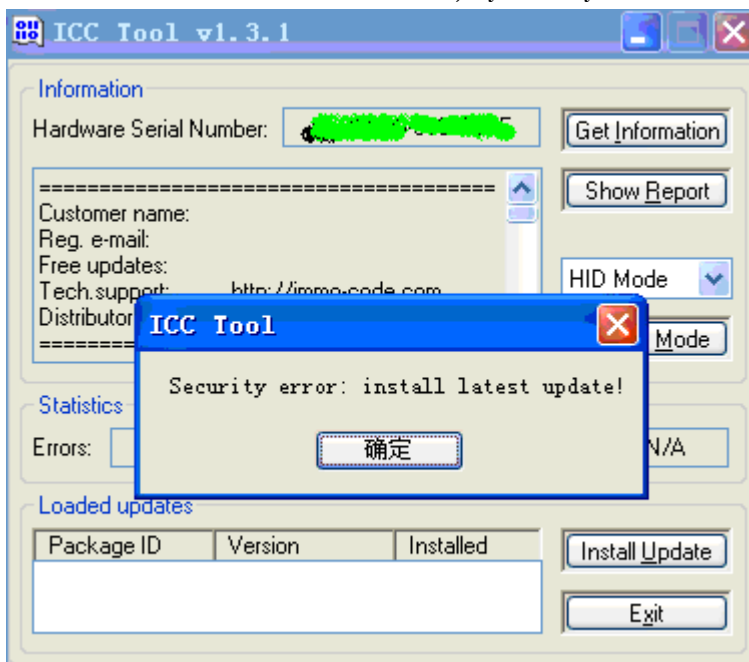

6. Run ICC Dongle Tool program from the start menu:

7. Click “Get Information”, you may see the following screen: