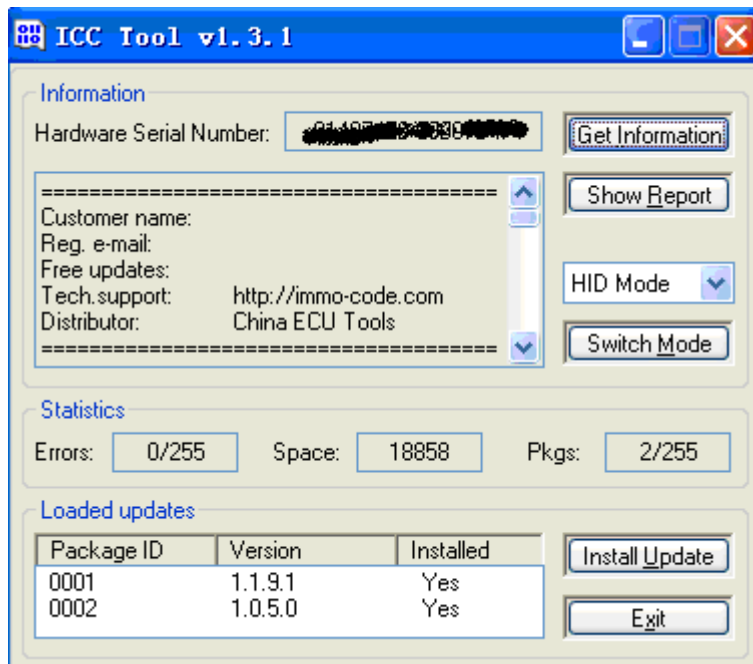

8. After release the HWUP file, you can get two pkg files:
9. Click Install Update, install ICC_Full.pkg
10. Click Install Update, install ICC_Info.pkg
11. Installation Finished.